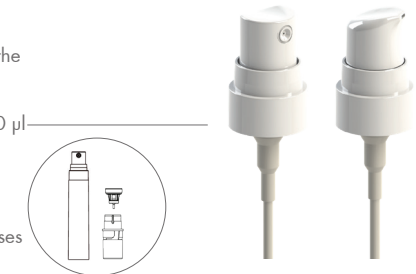

ARIANE

PUMP PACK : 2 FORMULATIONS TO MIX

- PP / PE / ELASTOMER

Ø20 - Ariane Pump

15 ml
H: 157 mm

ZOOM ON THE PRODUCT

A system that give the feeling to the consumer to take part in the ultimate process

Available in cream or spray version, dose from 130 µl or 230 µl

Packaging delivered in 3 parts (a bole with a pump, a tank and a valve)

Product distribution with a viscosity from 1 to 30000 centipoises

The Ariane Pack allows two formulations to be activated at the time of use:

- 1 REMOVE tamper tab
- 2 HIT the tank to release the active product: powder or liquid
- 3 SHACK the pack
- 4 APPLY pressure on the pump to distribute the product

1

2

3

4

DECORATION

Screen (silk) printing

Offset