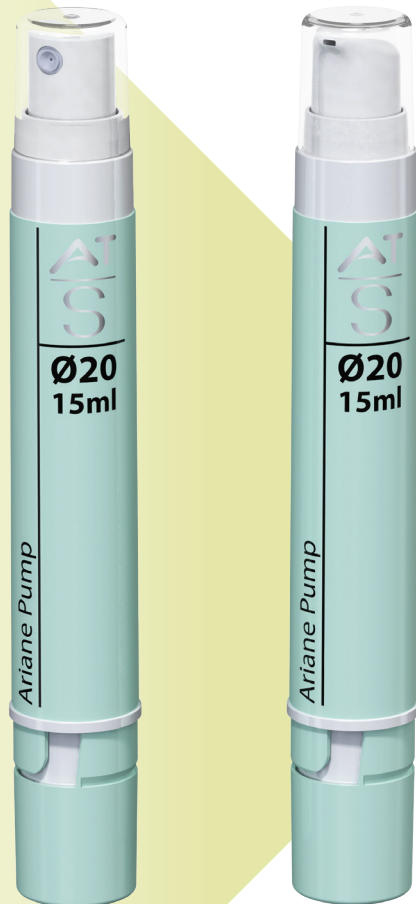

ARIANE

PUMP PACK : 2 FORMULATIONS TO MIX

- PP / PE / ELASTOMER

Ø20 - Ariane Pump

15 ml
H: 157 mm

ZOOM ON THE PRODUCT

A system that give the feeling to the consumer to take part in the ultimate process

Available in cream or spray version, dose from 130 µl or 230 µl

Packaging delivered in 3 parts (a bole with a pump, a tank and a valve)

Product distribution with a viscosity from 1 to 30000 centipoises

The Ariane Pack allows two formulations to be activated at the time of use:

- 1 REMOVE tamper tab
- 2 HIT the tank to release the active product: powder or liquid
- 3 SHACK the pack
- 4 APPLY pressure on the pump to distribute the product

1

2

3

4

DECORATION

Screen (silk) printing

Offset